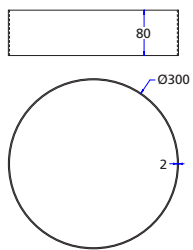

## RAIS GIZEH

Grill and fireplace combined in a striking pyramid-inspired design.

Dimensions (W-D-H): 530 - 480 - 1.955 mm  
Grill grate: 360 - 370 mm  
Weight: 110 kg.

## RAIS RA

Minimalistic fire bowl that adds ambience to your outdoor living space.

Dimensions (W-D-H): Ø800 mm  
Weight: 25 kg.