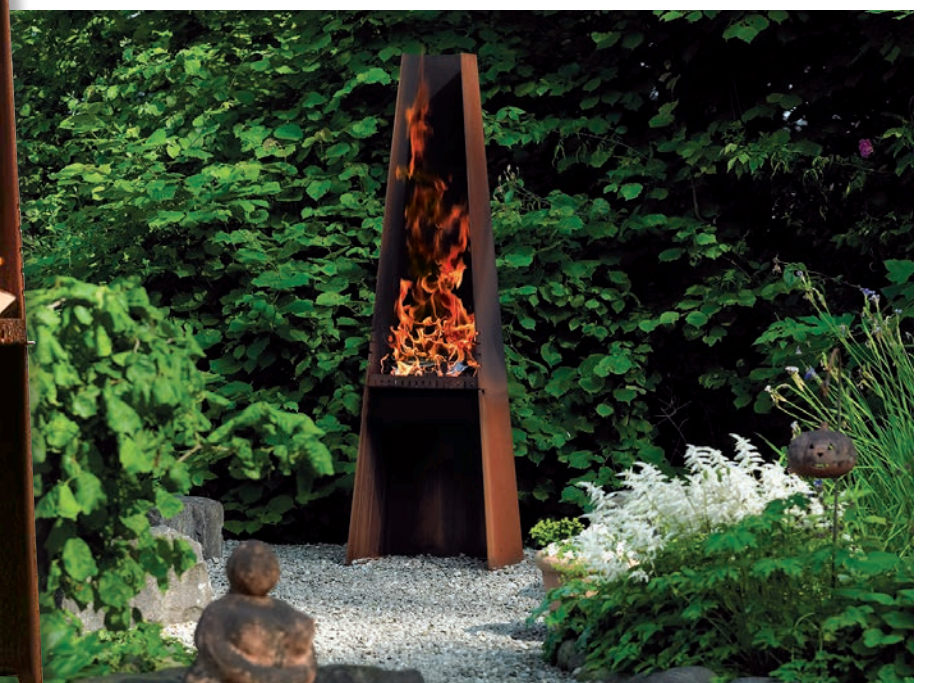

OUTDOOR LIVING

Decorate with fire

RAIS GIZEH

Grill and fireplace combined in a striking pyramid-inspired design.

Dimensions (W-D-H): 530 - 480 - 1.955 mm
Grill grate: 360 - 370 mm
Weight: 110 kg.