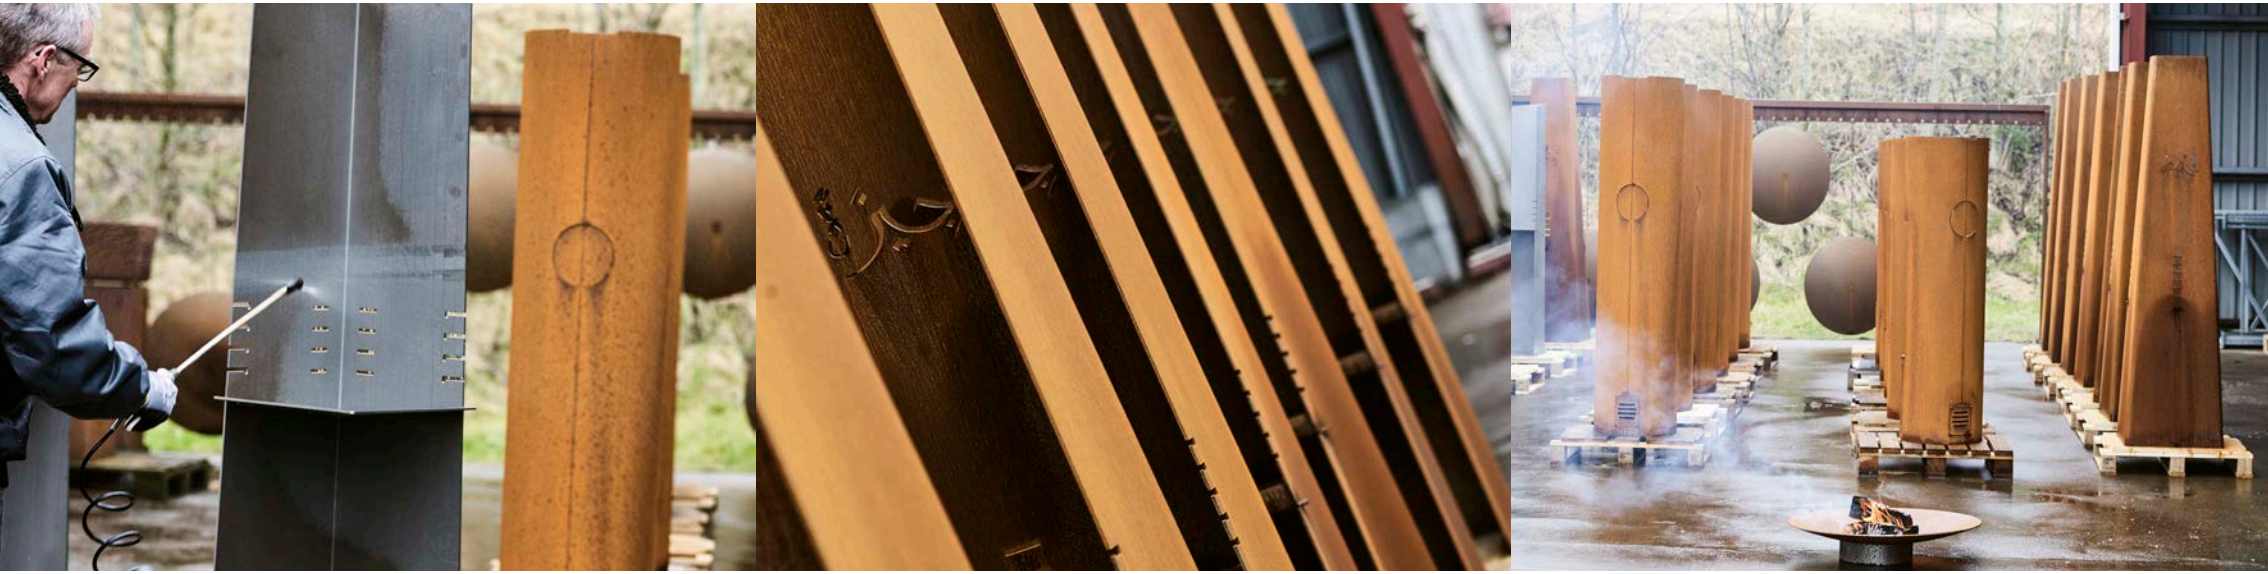

CORTEN STEEL PRODUCTS

The rich rust patina is created by wind, weather and salt water and adds character and soul to each grill and fireplace. No two pieces are alike, and each of them has its own unique story to tell.

Find inspiration to create cozy open-air living spaces with a no-worries vibe - and gather with friends and family to enjoy a crackling bonfire or an alfresco meal.