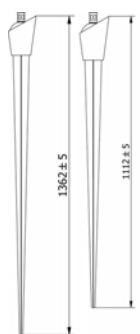

## RAIS GIZEH

Grill and fireplace combined in a striking pyramid-inspired design.

Dimensions (W-D-H): 530 - 480 - 1.955 mm  
Grill grate: 360 - 370 mm  
Weight: 110 kg.

## RAIS RA

Minimalistic fire bowl that adds ambience to your outdoor living space.

Dimensions (W-D-H): Ø800 mm  
Weight: 25 kg.

## RAIS LIGHT CONE

Cone-shaped torch with an oil lamp insert. Available in two heights.

2 heights: 1.112 & 1.362 mm

A hand-crafted product  
is a work of art.

We call it Art of Fire.