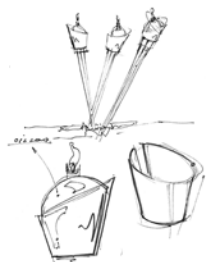

## RAIS GIZEH

Grill and fireplace combined in a striking pyramid-inspired design.

Dimensions (W-D-H): 530 - 480 - 1.955 mm  
Grill grate: 360 - 370 mm  
Weight: 110 kg.

## RAIS RA

Minimalistic fire bowl that adds ambience to your outdoor living space.

Dimensions (W-D-H): Ø800 mm  
Weight: 25 kg.

## RAIS LIGHT CONE

Cone-shaped torch with an oil lamp insert. Available in two heights.

2 heights: 1.112 & 1.362 mm

A hand-crafted product  
is a work of art.

We call it Art of Fire.