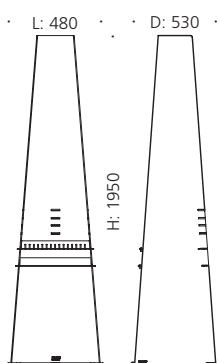

## RAIS ANGLE

A sculptural focal point for cosy gatherings and outdoor cooking.

Dimensions (W-D-H): 442 - 442 - 1.740 mm  
Grill grate: 360 - 370 mm  
Weight: 90 kg.

## RAIS SQUARE

Grill and fireplace in one with solid oak sides and room for firewood.

Dimensions (W-D-H): 516 - 420 - 1.155 mm  
 Grill grate: 360 - 370 mm  
 Weight: 110 kg.

## RAIS GIZEH

Grill and fireplace combined in a striking pyramid-inspired design.

Dimensions (W-D-H): 530 - 480 - 1.955 mm  
Grill grate: 360 - 370 mm  
Weight: 110 kg.

## RAIS RA

Minimalistic fire bowl that adds ambience to your outdoor living space.

Dimensions (W-D-H): Ø800 mm  
Weight: 25 kg.