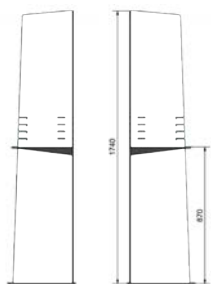

## RAIS ANGLE

A sculptural focal point for cosy gatherings and outdoor cooking.

Dimensions (W-D-H): 442 - 442 - 1.740 mm  
Grill grate: 360 - 370 mm  
Weight: 90 kg.

## RAIS SQUARE

Grill and fireplace in one with solid oak sides and room for firewood.

Dimensions (W-D-H): 516 - 420 - 1.155 mm  
 Grill grate: 360 - 370 mm  
 Weight: 110 kg.

## RAIS GIZEH

Grill and fireplace combined in a striking pyramid-inspired design.

Dimensions (W-D-H): 530 - 480 - 1.955 mm  
Grill grate: 360 - 370 mm  
Weight: 110 kg.