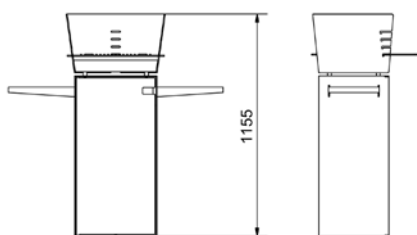

## RAIS ANGLE

A sculptural focal point for cosy gatherings and outdoor cooking.

Dimensions (W-D-H): 442 - 442 - 1.740 mm  
Grill grate: 360 - 370 mm  
Weight: 90 kg.

## RAIS SQUARE

Grill and fireplace in one with solid oak sides and room for firewood.

Dimensions (W-D-H): 516 - 420 - 1.155 mm  
 Grill grate: 360 - 370 mm  
 Weight: 110 kg.

## RAIS GIZEH

Grill and fireplace combined in a striking pyramid-inspired design.

Dimensions (W-D-H): 530 - 480 - 1.955 mm  
Grill grate: 360 - 370 mm  
Weight: 110 kg.